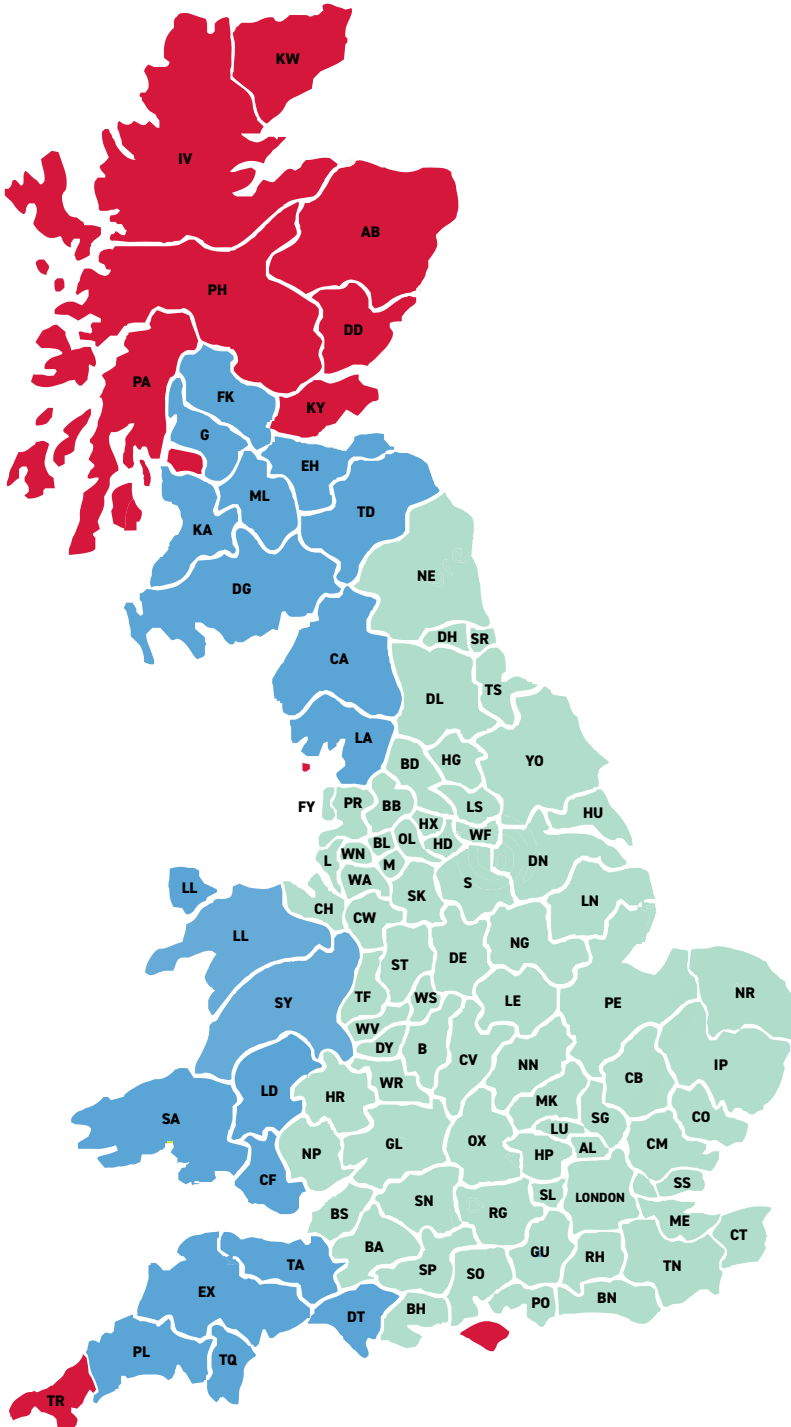

# UK MAINLAND PRODUCT DELIVERY & SURCHARGE MAP

**AB, DD, IV, KW, KY, PA, PH, TR**

The above postcodes are currently excluded for Bifold door deliveries. \*for a bespoke delivery quote, please contact the sales team.

<b>SCOTLAND</b>	G, EH, FK, ML, KA, DG, TD
<b>WALES</b>	SA, CF, LD, SY, LL,
<b>ENGLAND</b>	CA, LA, TA, DT, EX, TQ, PL

For all quotations and sales Enquiries contact us on [sales@madefortrade.co](mailto:sales@madefortrade.co)